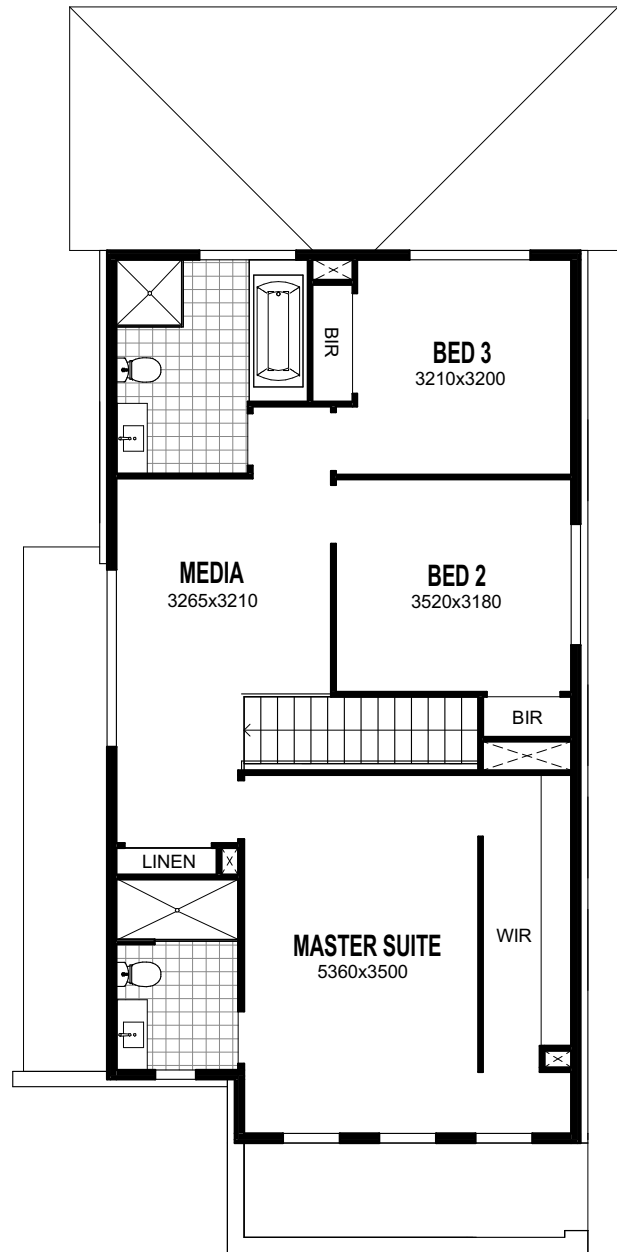

HARVEY EXCLUSIVE

SHOWN WITH TRADITIONAL FACADE

Ground Floor

First Floor

24.67squares

Total Area 229.16m²

Ground Floor Living Area 116.44m²

First Floor Living Area 90.65m²

Garage 19.65m²

Porch 2.42m², Optional Alfresco 20.44m²

Ground Floor Width 8.60m

Overall Depth 18.19m

First Floor Width 6.98m

Overall Depth 13.24m

0918