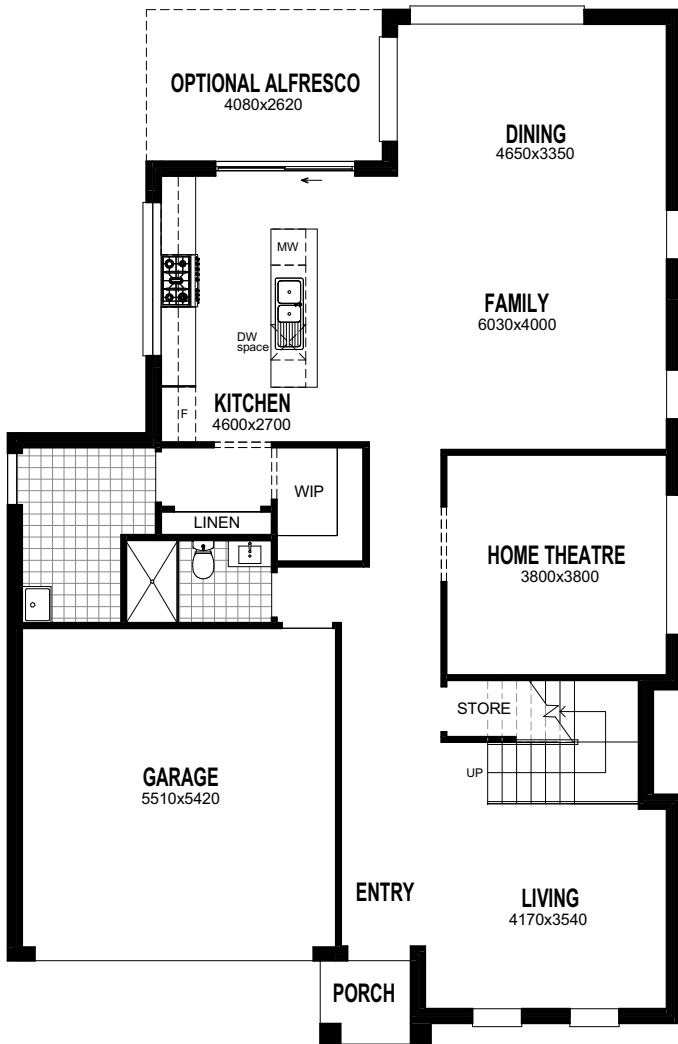

ARGYLE PREMIER

SHOWN WITH TRADITIONAL FACADE

Ground Floor

First Floor

29.49 squares

Total Area 274.01m²

Ground Floor Living Area 134.49m²

First Floor Living Area 104.72m²

Garage 32.55m²

Porch 2.25m²

Ground Floor Width 11.63m

Overall Depth 17.86m

First Floor Width 9.07m

Overall Depth 12.45m