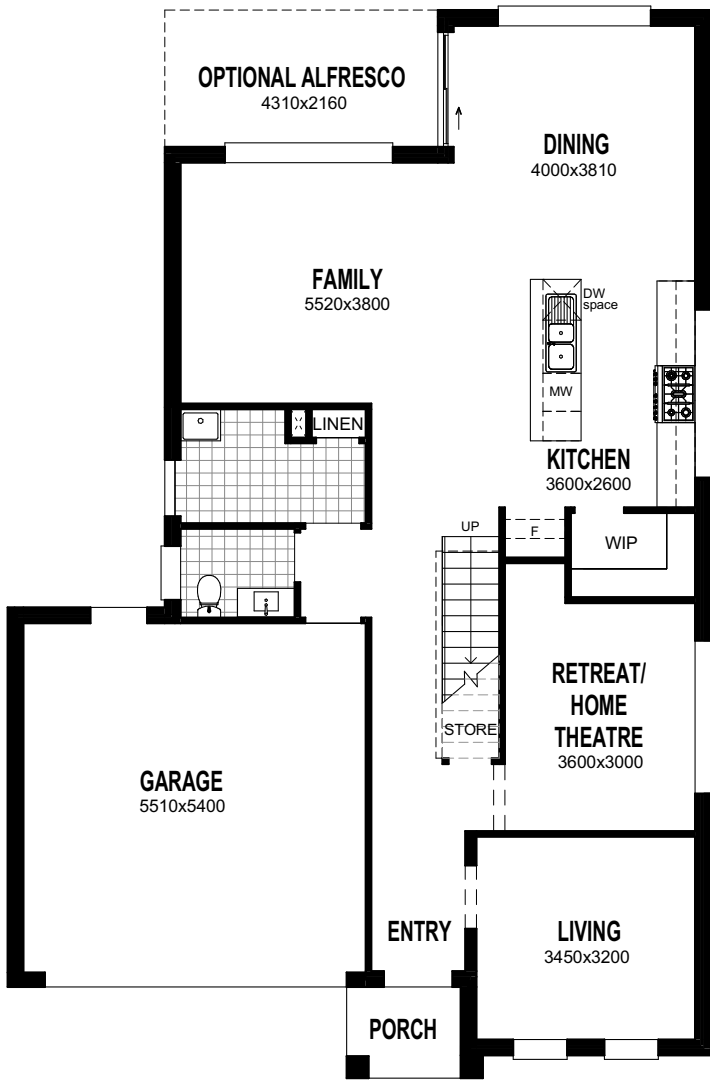

REGAL

SHOWN WITH TRADITIONAL FACADE

Ground Floor

First Floor

24.28 squares

Total Area 225.53m²

Ground Floor Living Area 109.81m²

First Floor Living Area 80.08m²

Garage 33.05m²

Porch 2.59m²

Ground Floor Width 11.10m

Overall Depth 16.86m

First Floor Width 8.46m

Overall Depth 10.29m

REGAL ELITE

SHOWN WITH TRADITIONAL FACADE

Ground Floor

First Floor

27.75 squares

Total Area 257.82m²

Ground Floor Living Area 109.81m²

First Floor Living Area 112.35m²

Garage 33.05m²

Porch 2.59m²

Ground Floor Width 11.10m

Overall Depth 16.86m

First Floor Width 8.46m

Overall Depth 14.18m