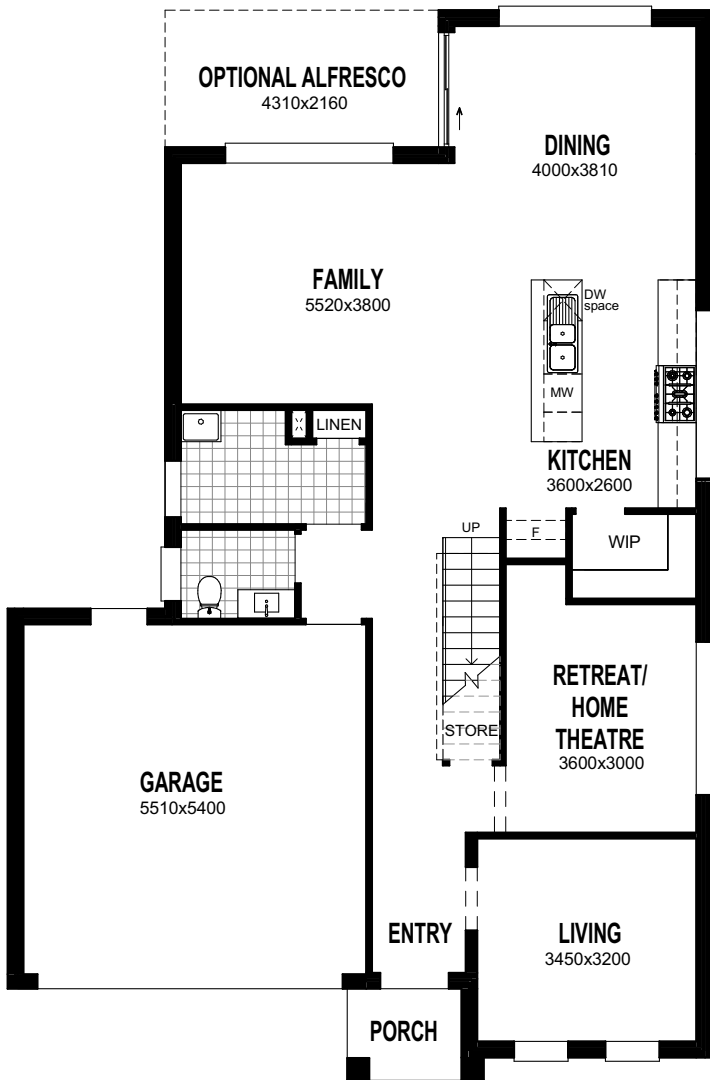

REGAL

SHOWN WITH TRADITIONAL FACADE

Ground Floor

First Floor

24.28 squares

Total Area 225.53m²

Ground Floor Living Area 109.81m²

First Floor Living Area 80.08m²

Garage 33.05m²

Porch 2.59m²

Ground Floor Width 11.10m

Overall Depth 16.86m

First Floor Width 8.46m

Overall Depth 10.29m

REGAL ELITE

SHOWN WITH TRADITIONAL FACADE

Ground Floor

First Floor

27.75 squares

Total Area 257.82m²

Ground Floor Living Area 109.81m²

First Floor Living Area 112.35m²

Garage 33.05m²

Porch 2.59m²

Ground Floor Width 11.10m

Overall Depth 16.86m

First Floor Width 8.46m

Overall Depth 14.18m