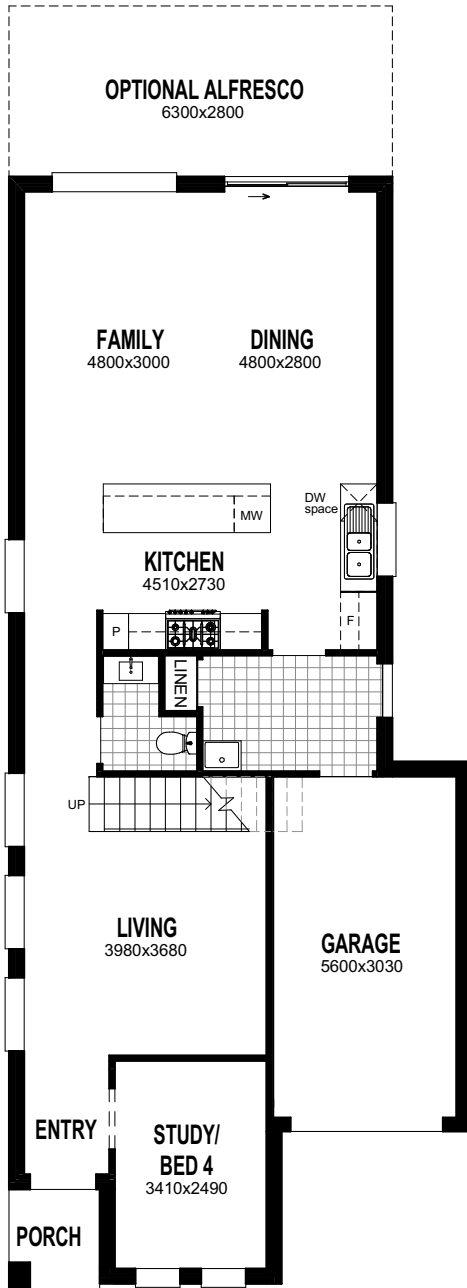

HARVEY ELITE

SHOWN WITH LUX FACADE

Ground Floor

First Floor

21.06 squares

Total Area 195.68m²

Ground Floor Living Area 96.40m²

First Floor Living Area 77.47m²

Garage 19.27m²

Porch 2.54m², Optional Alfresco 17.64m²

Ground Floor Width 7.60m

Overall Depth 18.31m

First Floor Width 5.98m

Overall Depth 13.24m