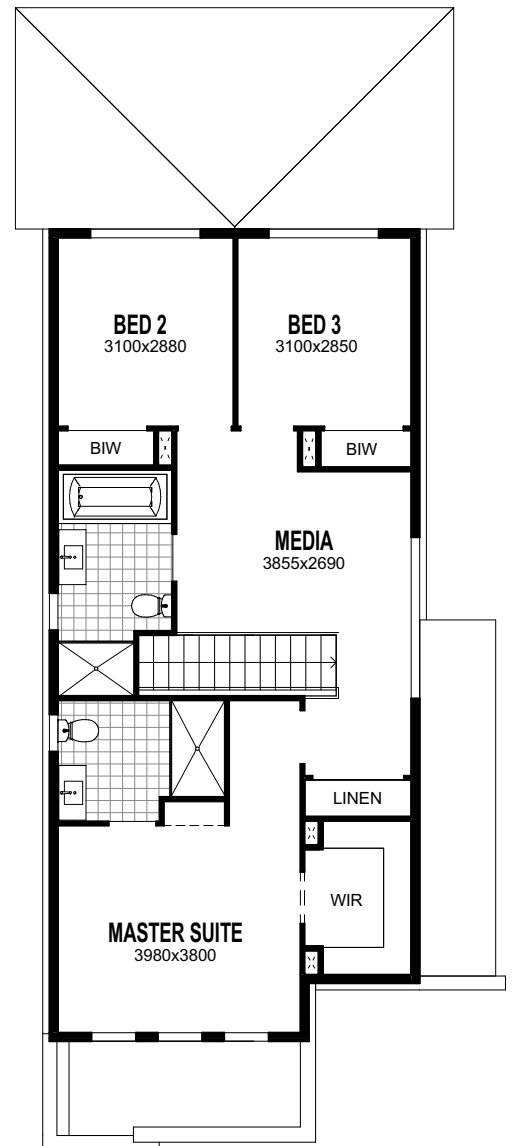

HARVEY ELITE

SHOWN WITH LUX FACADE

Ground Floor

First Floor

21.06 squares

Total Area 195.68m²

Ground Floor Living Area 96.40m²

First Floor Living Area 77.47m²

Garage 19.27m²

Porch 2.54m², Optional Alfresco 17.64m²

Ground Floor Width 7.60m

Overall Depth 18.31m

First Floor Width 5.98m

Overall Depth 13.24m