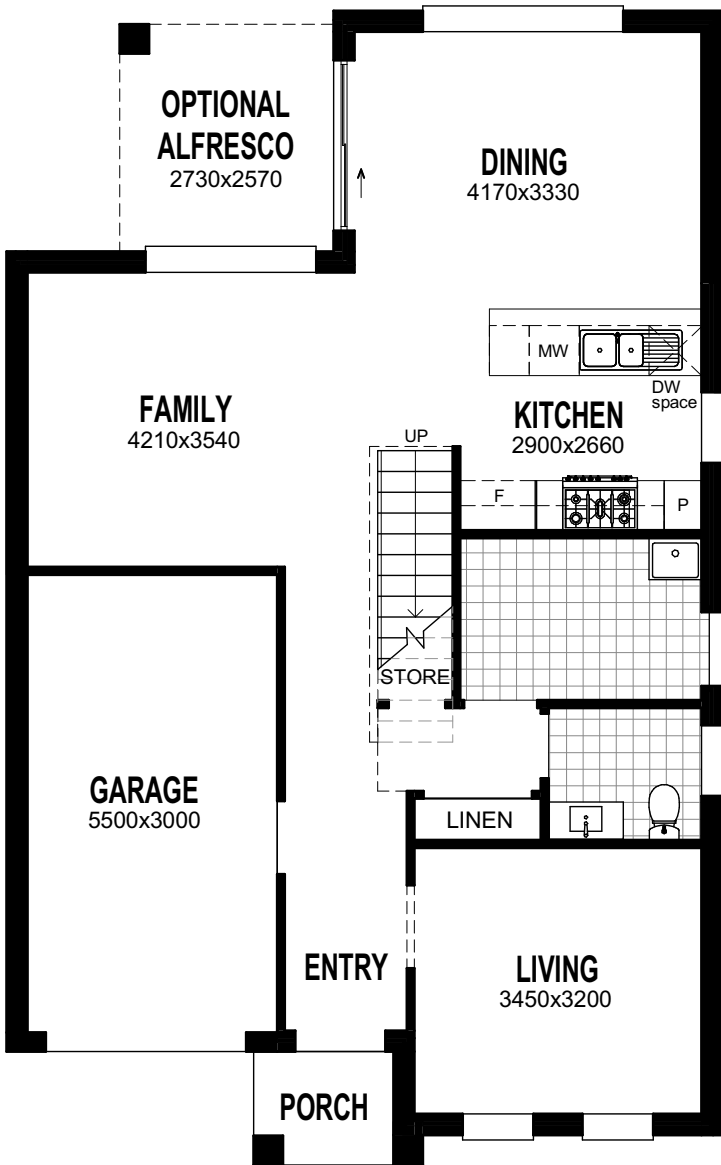

ASPIRE

SHOWN WITH TRADITIONAL FACADE

Ground Floor

First Floor

18.61 squares
Total Area 172.94m²
 Ground Floor Living Area 81.59m²
 First Floor Living Area 70.44m²
 Garage 18.62m²
 Porch 2.28m²
 Ground Floor Width 8.60m
 Overall Depth 13.86m
 First Floor Width 7.24m
 Overall Depth 10.45m

ASPIRE ELITE

SHOWN WITH TRADITIONAL FACADE

Ground Floor

First Floor

20.82 squares

Total Area 193.39m²

Ground Floor Living Area 81.59m²

First Floor Living Area 90.90m²

Garage 18.62m²

Porch 2.28m²

Alfresco 7.02m²

Ground Floor Width 8.60m

Overall Depth 13.86m

First Floor Width 7.24m

Overall Depth 13.34m