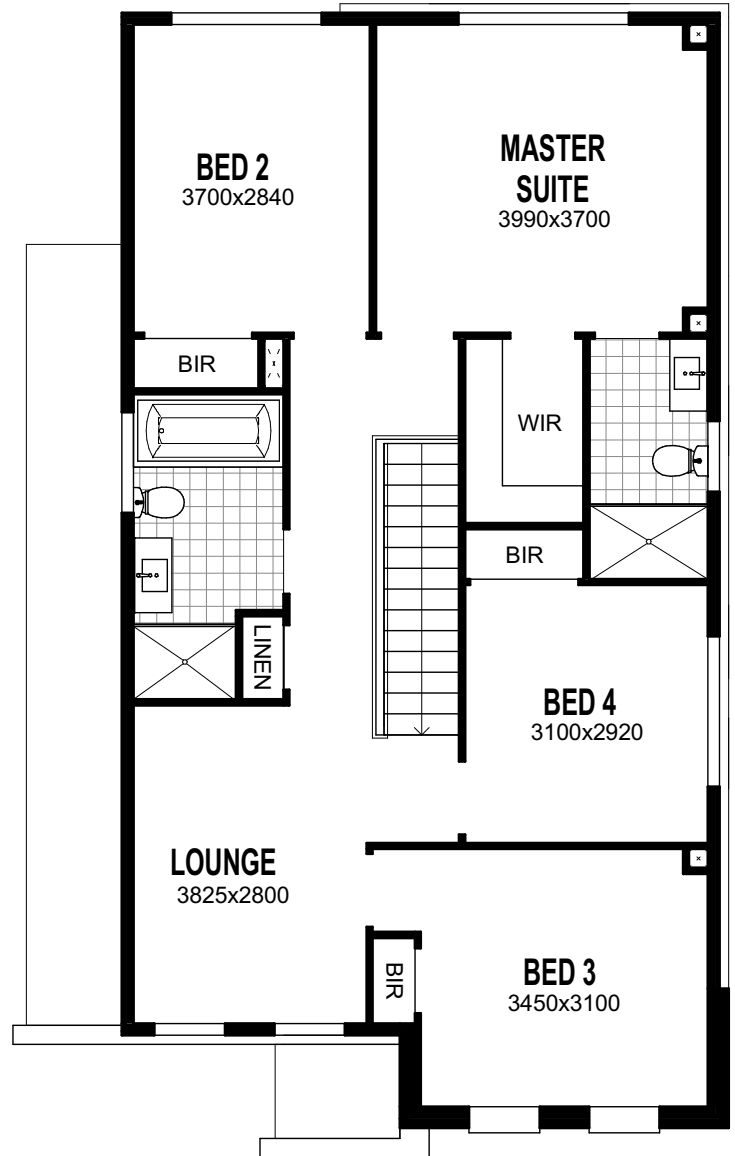

ASPIRE

SHOWN WITH TRADITIONAL FACADE

Ground Floor

First Floor

18.61 squares
Total Area 172.94m²
 Ground Floor Living Area 81.59m²
 First Floor Living Area 70.44m²
 Garage 18.62m²
 Porch 2.28m²
 Ground Floor Width 8.60m
 Overall Depth 13.86m
 First Floor Width 7.24m
 Overall Depth 10.45m

ASPIRE ELITE

SHOWN WITH TRADITIONAL FACADE

Ground Floor

First Floor

20.82 squares

Total Area 193.39m²

Ground Floor Living Area 81.59m²

First Floor Living Area 90.90m²

Garage 18.62m²

Porch 2.28m²

Alfresco 7.02m²

Ground Floor Width 8.60m

Overall Depth 13.86m

First Floor Width 7.24m

Overall Depth 13.34m