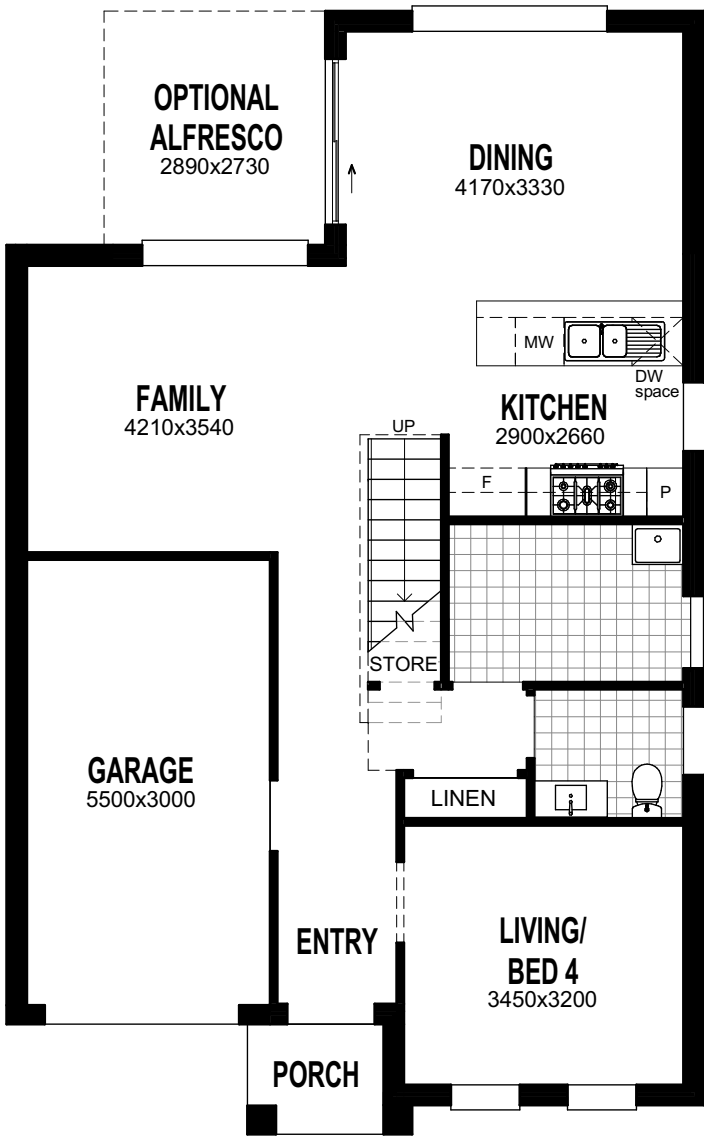

ASPIRE

SHOWN WITH TRADITIONAL FACADE

Ground Floor

First Floor

18.61 squares
Total Area 172.94m²
 Ground Floor Living Area 81.59m²
 First Floor Living Area 70.44m²
 Garage 18.62m²
 Porch 2.28m²
 Ground Floor Width 8.60m
 Overall Depth 13.86m
 First Floor Width 7.24m
 Overall Depth 10.45m

ASPIRE ELITE

SHOWN WITH TRADITIONAL FACADE

Ground Floor

First Floor

20.82 squares

Total Area 193.39m²

Ground Floor Living Area 81.59m²

First Floor Living Area 90.90m²

Garage 18.62m²

Porch 2.28m²

Alfresco 7.02m²

Ground Floor Width 8.60m

Overall Depth 13.86m

First Floor Width 7.24m

Overall Depth 13.34m