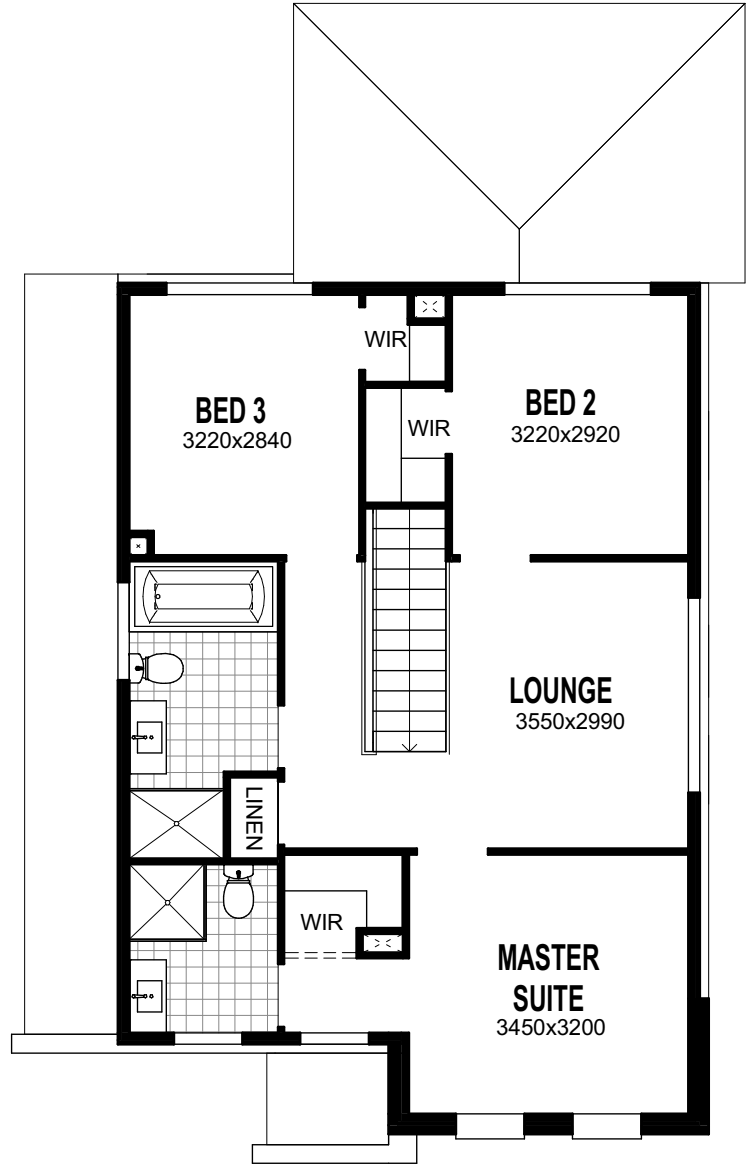

ASPIRE

SHOWN WITH TRADITIONAL FACADE

Ground Floor

First Floor

18.61 squares
Total Area 172.94m²
 Ground Floor Living Area 81.59m²
 First Floor Living Area 70.44m²
 Garage 18.62m²
 Porch 2.28m²
 Ground Floor Width 8.60m
 Overall Depth 13.86m
 First Floor Width 7.24m
 Overall Depth 10.45m

ASPIRE ELITE

SHOWN WITH TRADITIONAL FACADE

Ground Floor

First Floor

20.82 squares

Total Area 193.39m²

Ground Floor Living Area 81.59m²

First Floor Living Area 90.90m²

Garage 18.62m²

Porch 2.28m²

Alfresco 7.02m²

Ground Floor Width 8.60m

Overall Depth 13.86m

First Floor Width 7.24m

Overall Depth 13.34m