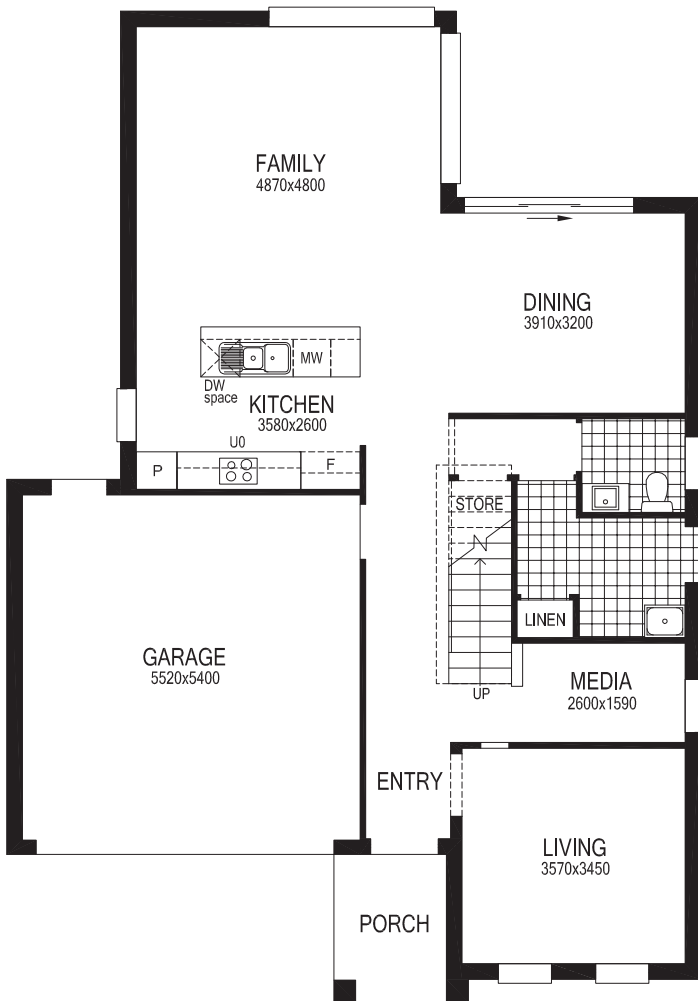

CARLYLE ELITE

SHOWN WITH TRADITIONAL FACADE

Ground Floor

First Floor

27.13 squares

Total Area 252.04m²

Ground Floor Living Area 99.78m²

First Floor Living Area 115.07m²

Garage 32.94m²

Porch 4.25m²

Ground Floor Width 11.10m

Overall Depth 15.85m

First Floor Width 9.12m

Overall Depth 15.33m