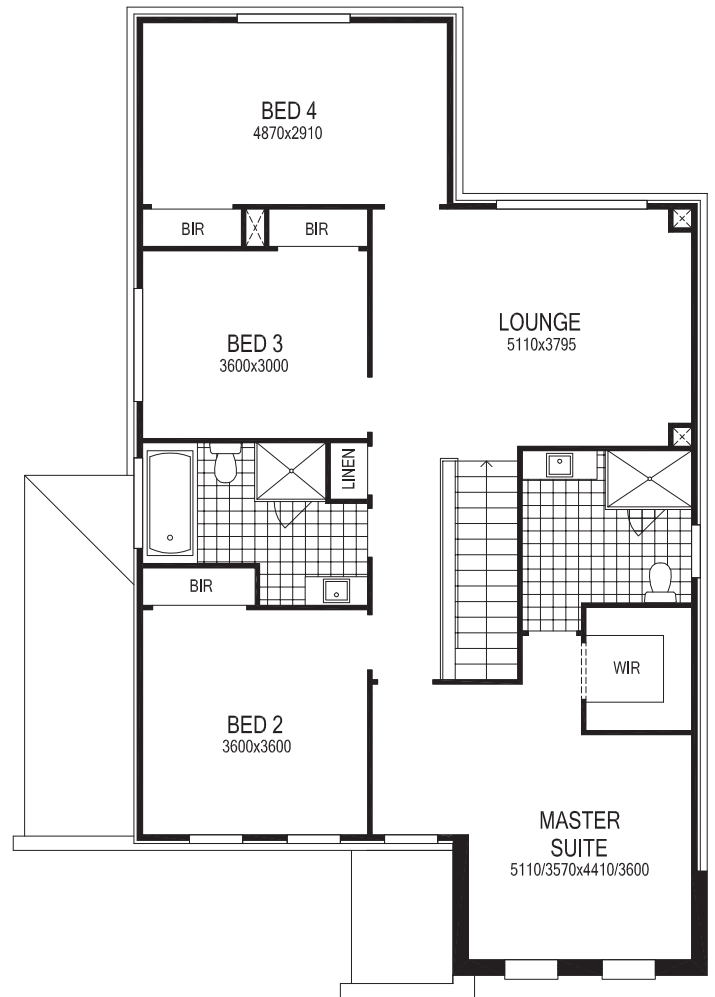

CARLYLE ELITE

SHOWN WITH TRADITIONAL FACADE

Ground Floor

First Floor

27.13 squares

Total Area 252.04m²

Ground Floor Living Area 99.78m²

First Floor Living Area 115.07m²

Garage 32.94m²

Porch 4.25m²

Ground Floor Width 11.10m

Overall Depth 15.85m

First Floor Width 9.12m

Overall Depth 15.33m